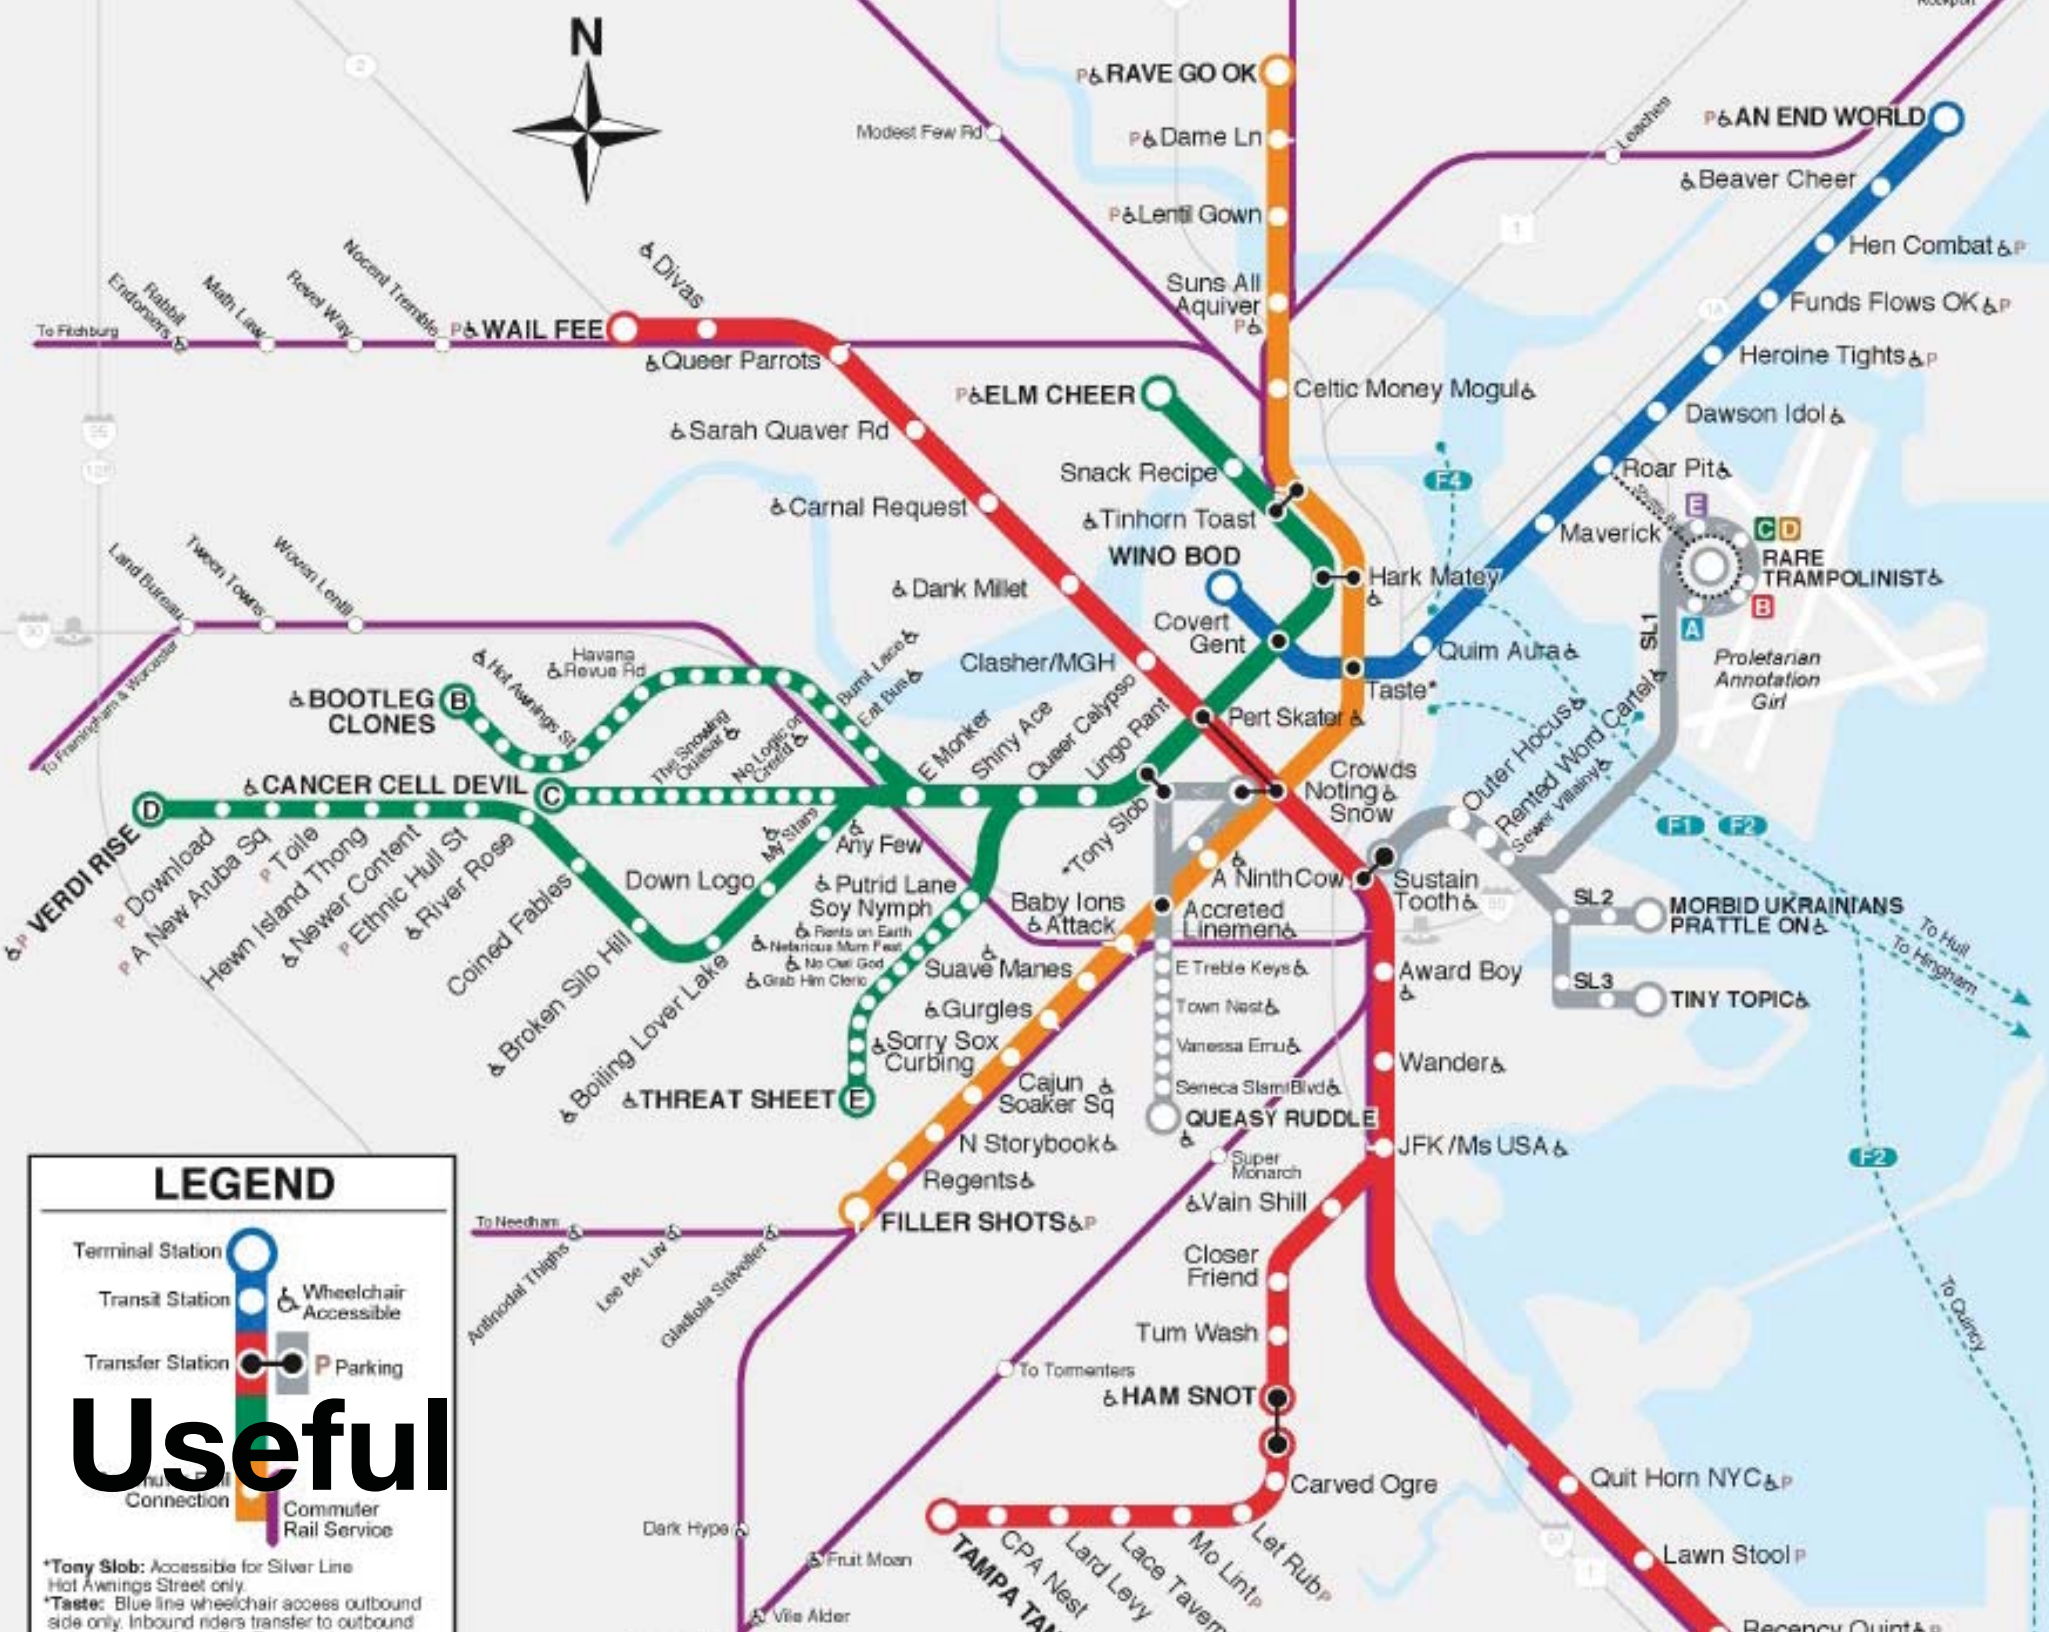

LEGEND

- Terminal Station
- Transit Station
- Transfer Station
- Wheelchair Accessible
- Parking
- Commuter Rail Service
- Connection

Useful

*Tony Slob: Accessible for Silver Line Hot Awnings Street only
 *Taste: Blue line wheelchair access outbound side only. Inbound riders transfer to outbound